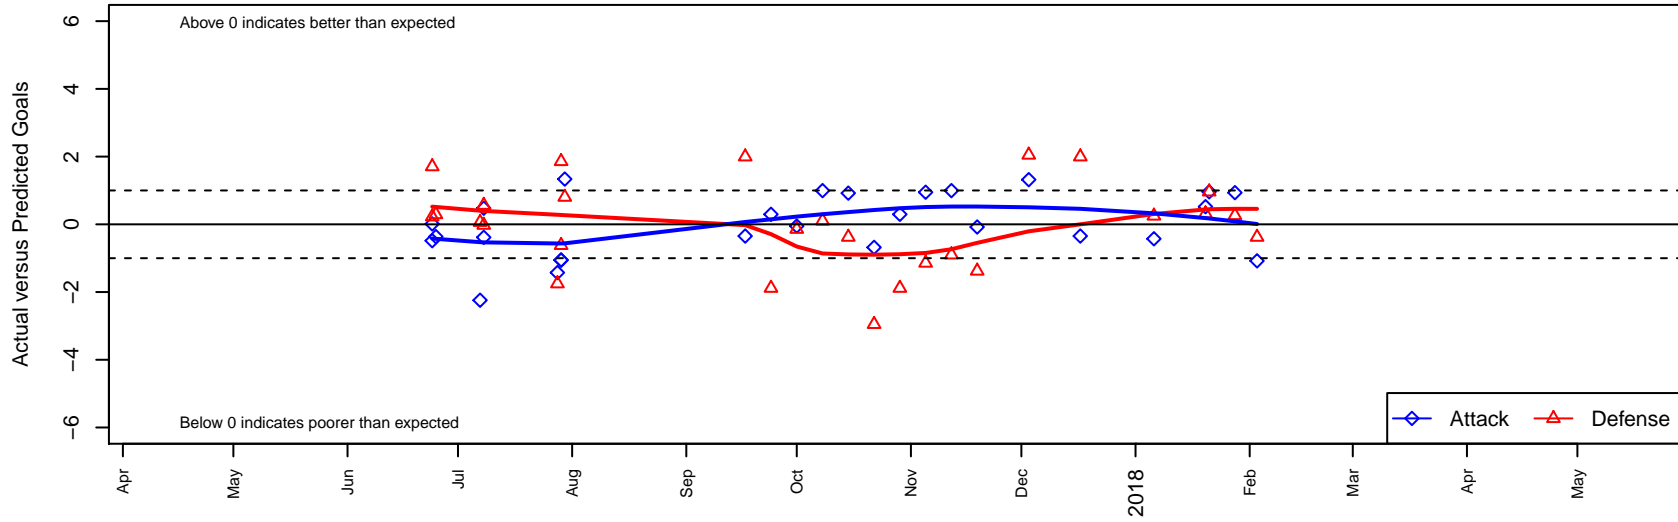

Seattle United W Blue B01

Seattle United Regional
 Seattle, WA
 B01 total strength=1469
 attack=12.94 defense=7.97
 fall league = NPSL DIVISION 1 (01) U17
 notes= Gaul 2016

alt names used:
 Seattle United B01 West Blue
 Seattle United West B01 Blue
 SEATTLE UNITED WEST B01 BLUE
 Seattle United West B01 Blue

Venues played:
 2017 Snohomish United Invit Gold
 2017 Seattle Cup BU17
 2017 Crossfire Select U18 Gold
 2017 NPSL DIVISION 1 (01) U17
 2017 Founders Cup B01 Div A

Seattle United W Blue B01
 Dots are actual minus expected GF (blue circles) and GA (red triangles).
 Blue line is smoothed change in attack strength. Red is smoothed change in defense strength.

**attack and defense variance (black dot)
relative to other teams
and top 10 in region**

**attack and defense rating
relative to others at age
and all opponents in last 13 months**

Performance relative to 13 month average